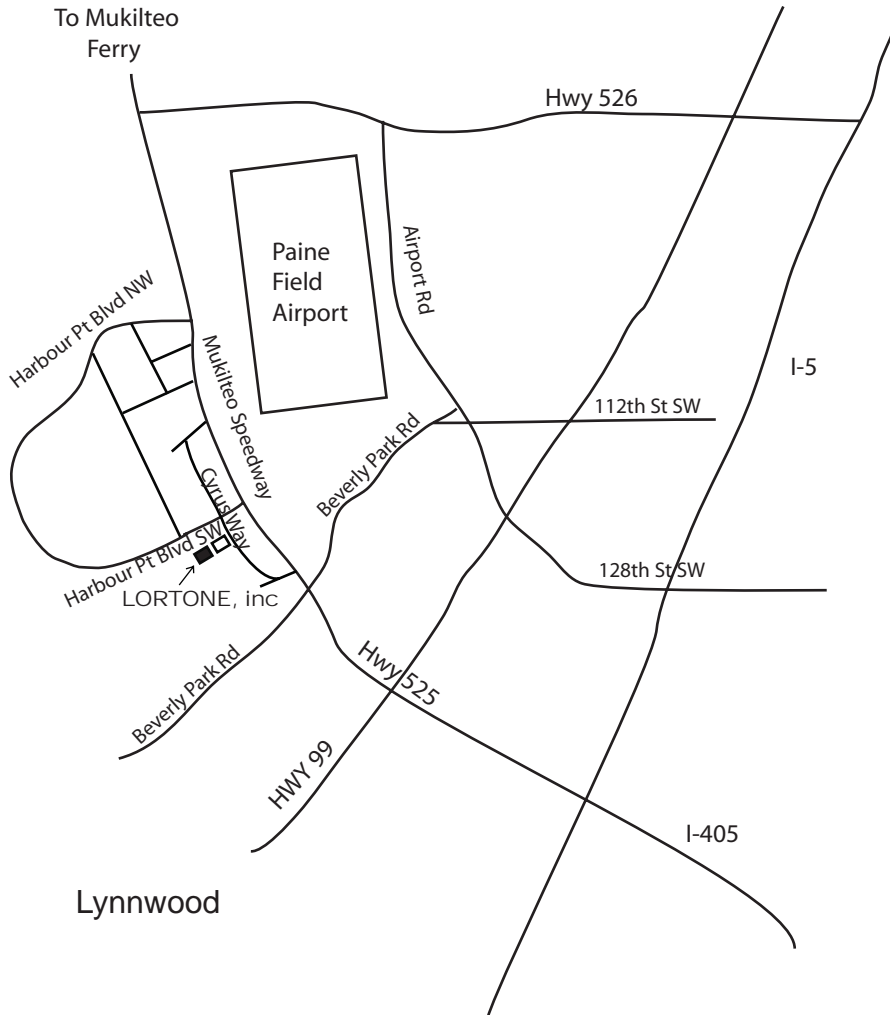

Directions to LORTONE, inc

12130 Cyrus Way, Mukilteo, WA 98275-5700

Phone: (425) 493-1600

Vancouver, BC

Canada - est. time

2 hours

Everett

I-5 South (from Everett/Canada)

- Exit 189 (Hwy 526/to Mukilteo)

- Turn slight left onto Hwy 525

(Mukilteo Speedway)

- Turn right onto Harbour Pt. Blvd SW

- Turn left onto Cyrus Way

- Turn right into Cyrus Way Business Park

- LORTONE is located at the end of the drive on the right hand side

Seattle - est. time

30 min

I-5 North (from Seattle)

- Exit 182 (Hwy 525/Mukilteo)

- Continue on Hwy 525 (becomes Mukilteo Speedway)

- Turn left onto Harbour Pt. Blvd SW

- Turn left onto Cyrus Way

- Turn right into Cyrus Way Business Park

- LORTONE is located at the end of the drive on the right hand side