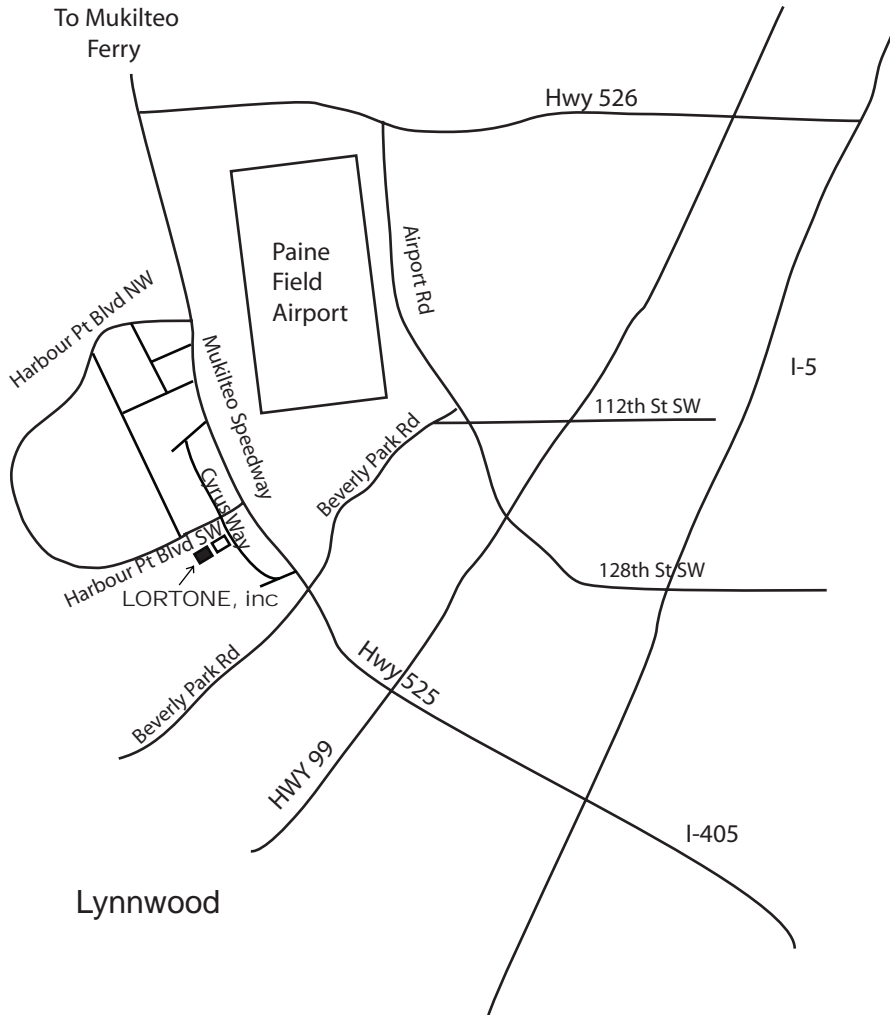

Directions to LORTONE, inc

12130 Cyrus Way, Mukilteo, WA 98275-5700

Phone: (425) 493-1600

Vancouver, BC

Canada - est. time

2 hours

Everett

I-5 South (from Everett/Canada)

- Exit 189 (Hwy 526/to Mukilteo)

- Turn slight left onto Hwy 525

(Mukilteo Speedway)

- Turn right onto Harbour Pt. Blvd SW

- Turn left onto Cyrus Way

- Turn right into Cyrus Way Business Park

- LORTONE is located at the end of the drive on the right hand side

Lynnwood

Seattle - est. time

30 min

I-5 North (from Seattle)

- Exit 182 (Hwy 525/Mukilteo)

- Continue on Hwy 525 (becomes Mukilteo Speedway)

- Turn left onto Harbour Pt. Blvd SW

- Turn left onto Cyrus Way

- Turn right into Cyrus Way Business Park

- LORTONE is located at the end of the drive on the right hand side